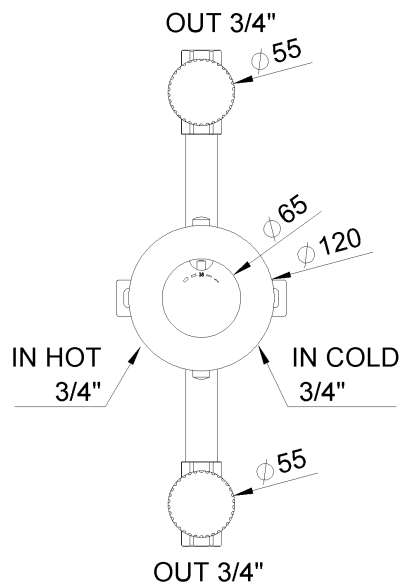

**Picture**

**Product details**

Internal mechanism : Ceramic valve 1/4 turn

T° mechanism : Thermostatic wax cartridge

**Technical drawing**

RA0.V02