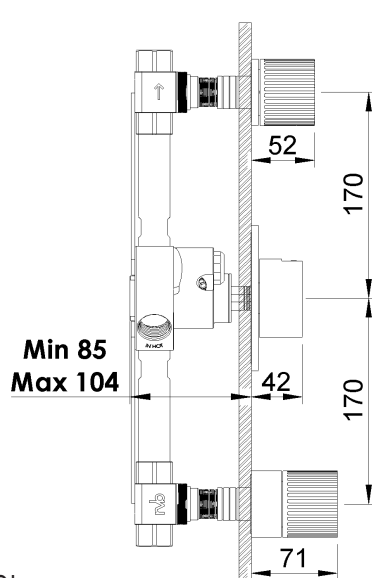

**Picture**

**Product details**

Internal mechanism : Ceramic valve 1/4 turn

T° mechanism : Thermostatic wax cartridge

**Technical drawing**

RA0.V02