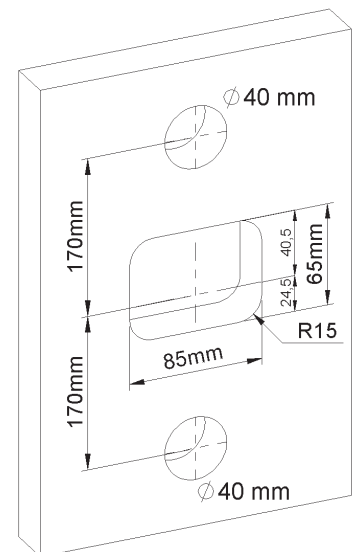

**Picture**

**Product details**

Internal mechanism : Ceramic valve 1/4 turn

T° mechanism : Thermostatic wax cartridge

**Technical drawing**

RA0.V02